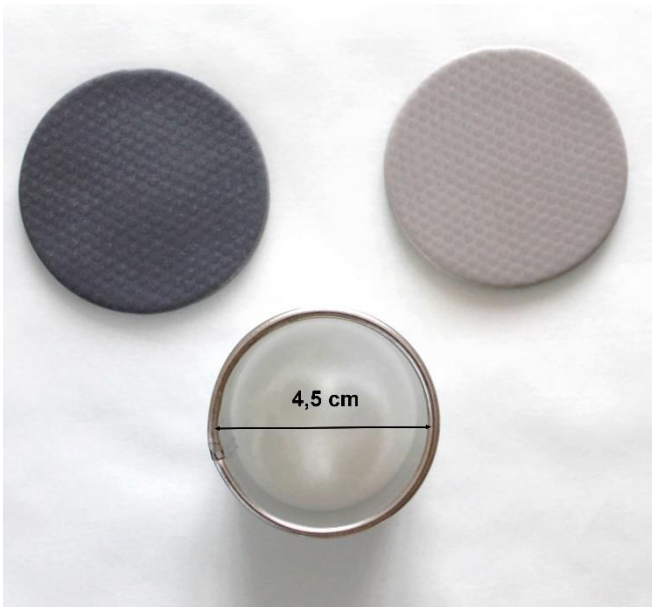

CERNiT[®]

PREMIUM MODELLING CLAY

CERNIT : Shiny Cosmos 276 - Shiny red 400 - Shiny Green 600 - Shiny Gold 050 - Glamour white 010

DARWI Varnish Glossy

Shiny Cosmos 276
+ Glamour White 010

Play cat and mouse...