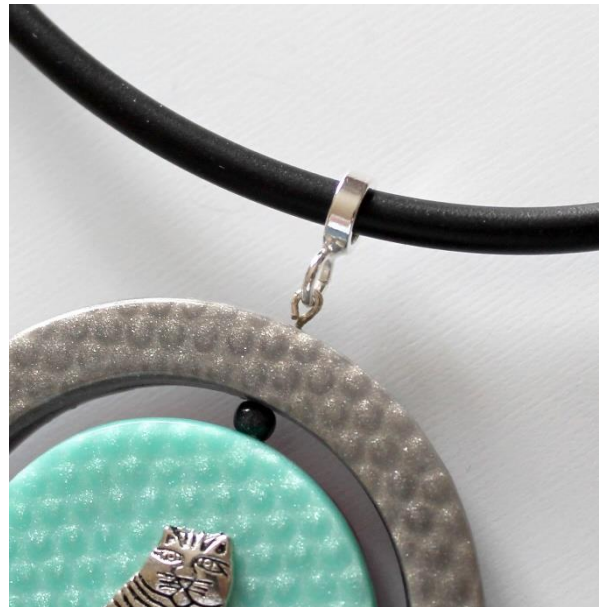

CERNiT[®]

PREMIUM MODELLING CLAY

CERNIT : Shiny Cosmos 276 - Shiny red 400 - Shiny Green 600 - Shiny Gold 050 - Glamour white 010

DARWI Varnish Glossy

Shiny Cosmos 276
+ Glamour White 010

Play cat and mouse...