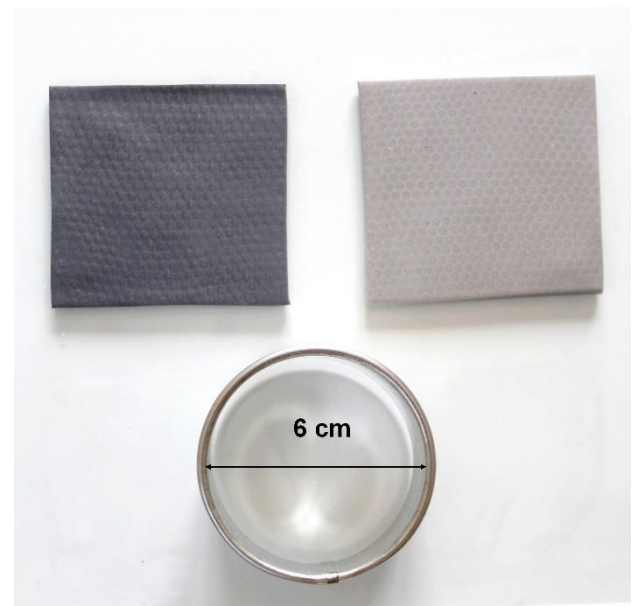

CERNiT[®]

PREMIUM MODELLING CLAY

CERNIT : Shiny Cosmos 276 - Shiny red 400 - Shiny Green 600 - Shiny Gold 050 - Glamour white 010

DARWI Varnish Glossy

Shiny Cosmos 276
+ Glamour White 010

Play cat and mouse...